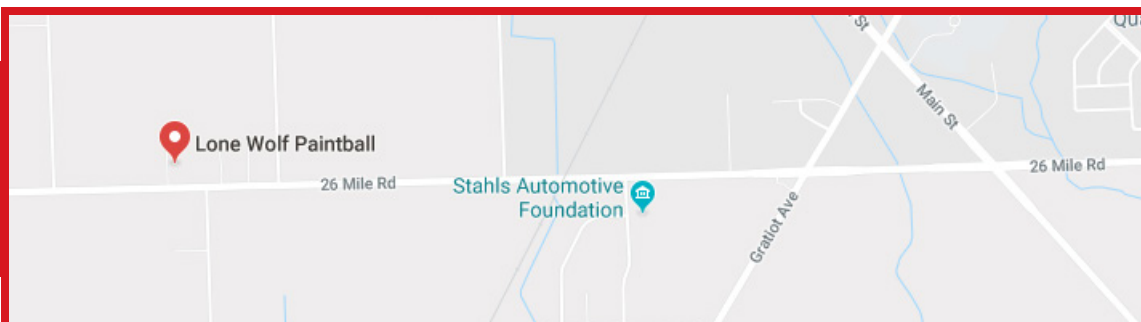

Register to Play by April 12th with Christina:
CSultes@sunrisenetworkinggroup.com or call (586) 232-3009

www.sunriseNETWORKINGgroup.com